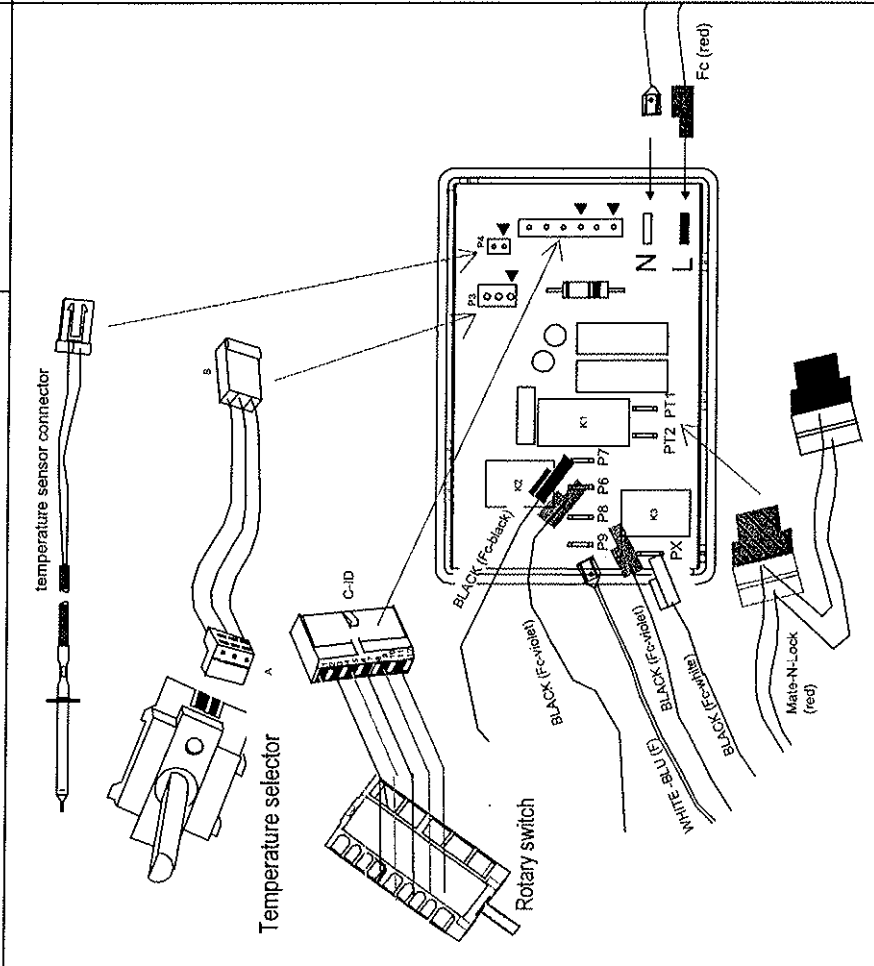

ELECTRIC DIAGRAM

PYRO OVEN

| OLD Part number | NEW Part number | COLOR DISPLAY | OVEN |
|-----------------|-----------------|---------------|-----------|
| 11700008461 → | 11700008462 → | GREEN → | B600 Pyro |
| 11700011940 → | 11700011941 → | GREEN → | B460 Pyro |
| 11700012430 → | 11700012431 → | GREEN → | 6M Pyro |
| 11700010900 → | 11700010901 → | RED → | B600 Pyro |
| 11700012450 → | 11700012451 → | RED → | 6M Pyro |

OLD PART NUMBER

NEW PART NUMBER