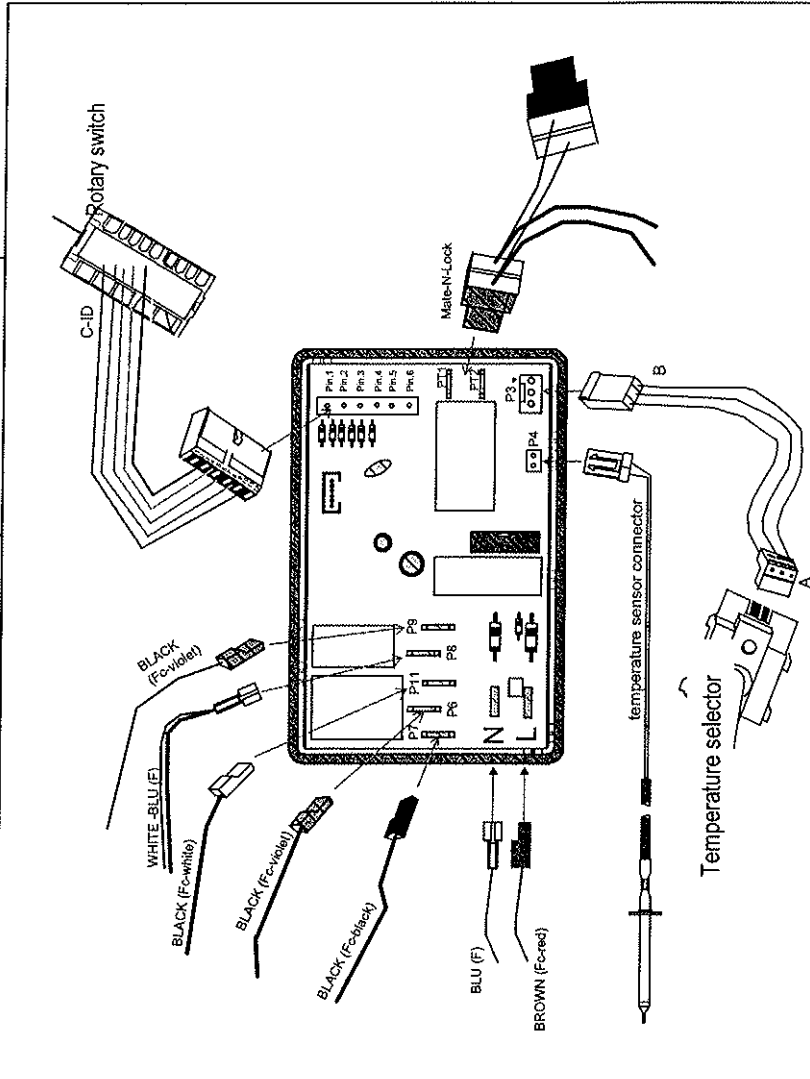

ELECTRIC DIAGRAM

PYRO OVEN

| OLD Part number | NEW Part number | COLOR DISPLAY | OVEN |
|-----------------|-----------------|---------------|-----------|
| 11700008461 → | 11700008462 → | GREEN → | B600 Pyro |
| 11700011940 → | 11700011941 → | GREEN → | B460 Pyro |
| 11700012430 → | 11700012431 → | GREEN → | 6M Pyro |
| 11700010900 → | 11700010901 → | RED → | B600 Pyro |
| 11700012450 → | 11700012451 → | RED → | 6M Pyro |

OLD PART NUMBER

NEW PART NUMBER